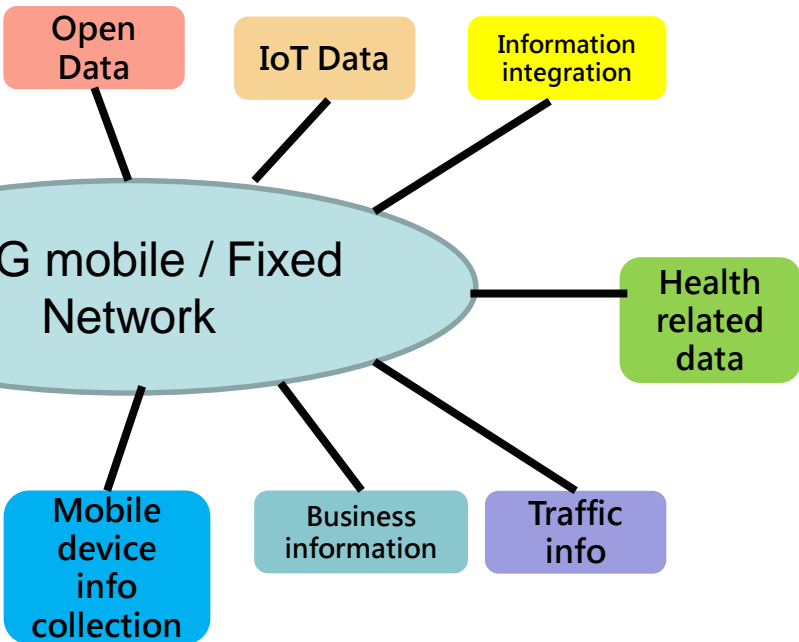

A1-Smart City Operation Center

YongHwa City Center

Meiji City Center

CPS + AZURE
Operation Center

SDN Router

4G mobile / Fixed
Network

Smart City Operation Center Operation Plan